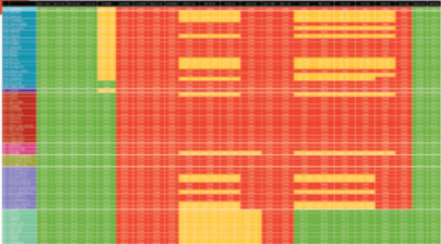

Christmas and New Year Trading Hours

December 2017 - January 2018

GYPROCK
TRADE™

Nationally, all stores will be closed • Christmas Day - Monday 25th December • Boxing Day - Tuesday 26th December
• New Year Day - Monday 1st January. Stores will resume normal trading hours from Monday 5th of January